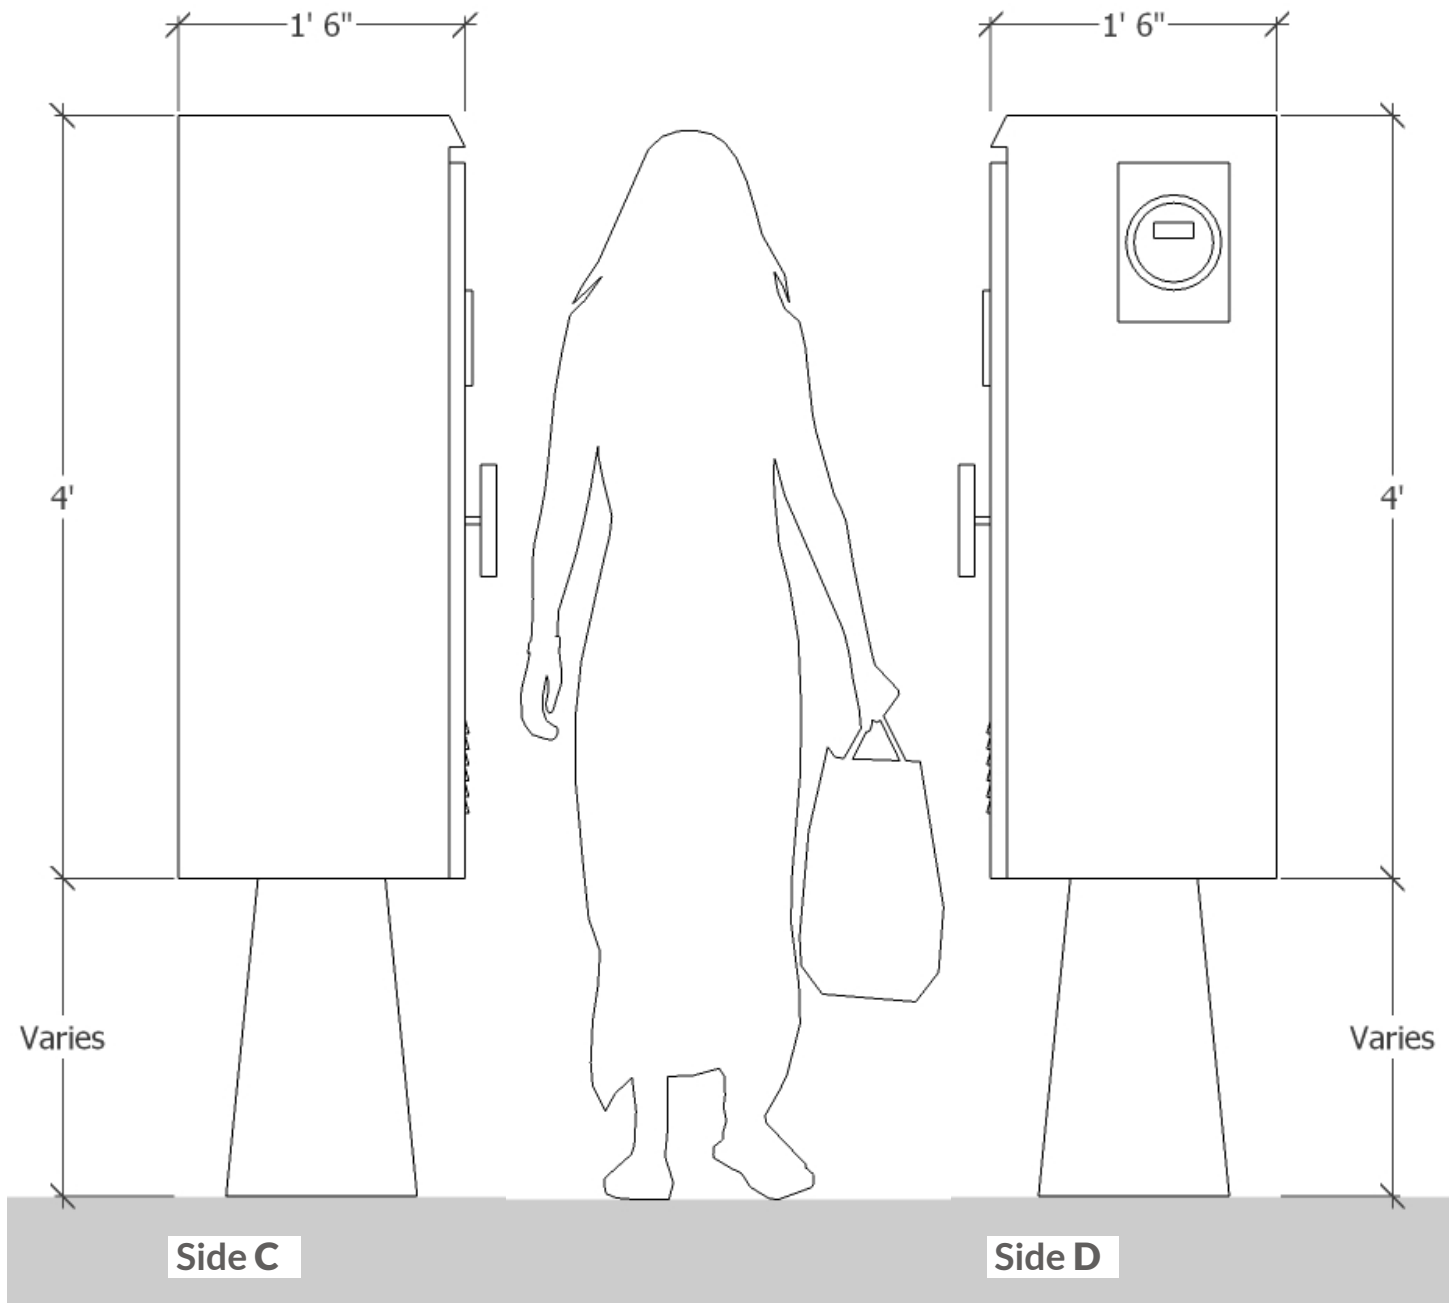

**West End Traffic Boxes
Community Designs**

October 11, 2017

**Location Diagrams
Blue Anchor Design**

**West End Traffic Boxes
Community Designs**

October 11, 2017

**Map Color Guidelines
Blue Anchor Design**

**West End Traffic Boxes
Community Designs**

**Elevations / Sides A & B
Blue Anchor Design**

**West End Traffic Boxes
Community Designs**

**Elevations / Sides C & D
Blue Anchor Design**