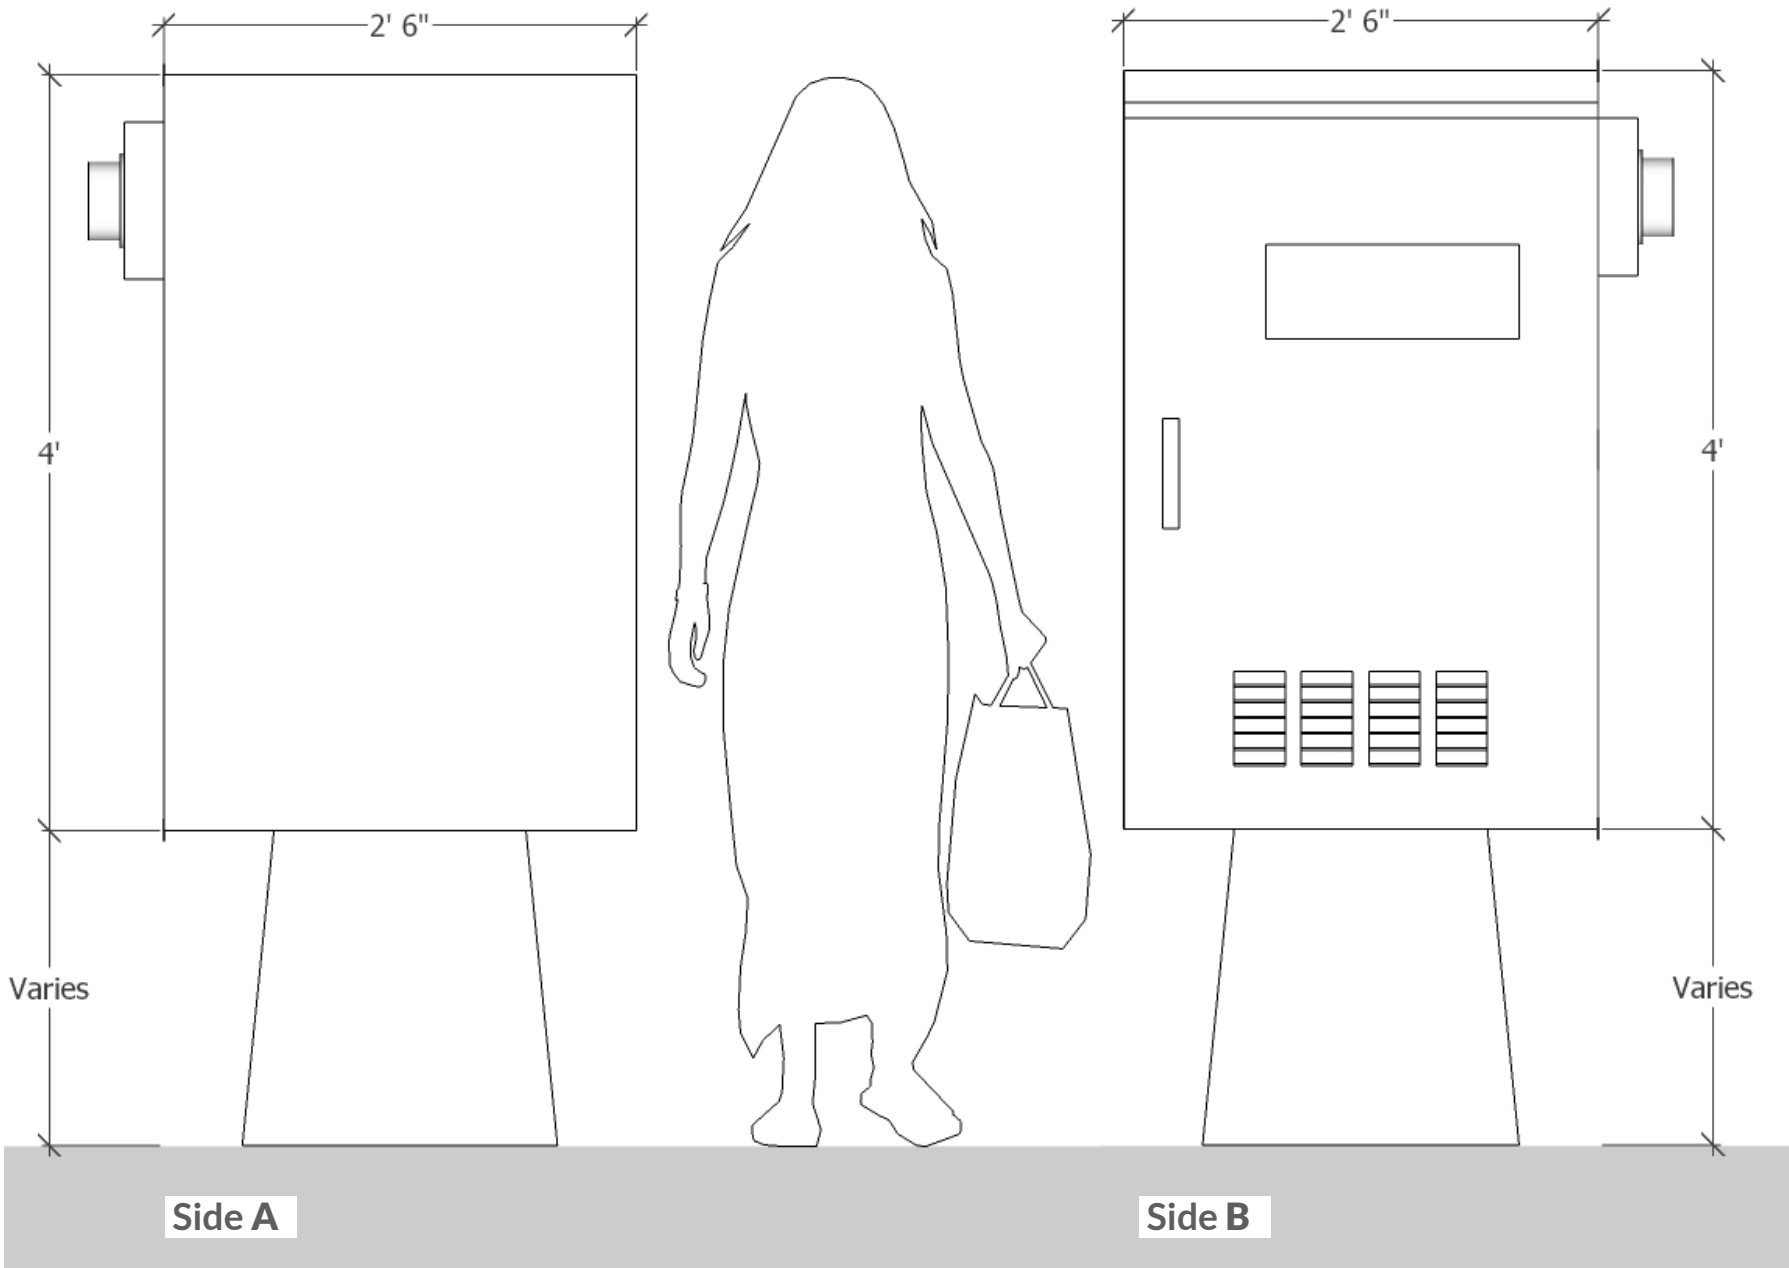

**West End Traffic Boxes
Community Designs**

October 11, 2017

**Location Diagrams
Blue Anchor Design**

**West End Traffic Boxes
Community Designs**

October 11, 2017

**Map Color Guidelines
Blue Anchor Design**

**West End Traffic Boxes
Community Designs**

**Elevations / Sides A & B
Blue Anchor Design**

**West End Traffic Boxes
Community Designs**

**Elevations / Sides C & D
Blue Anchor Design**