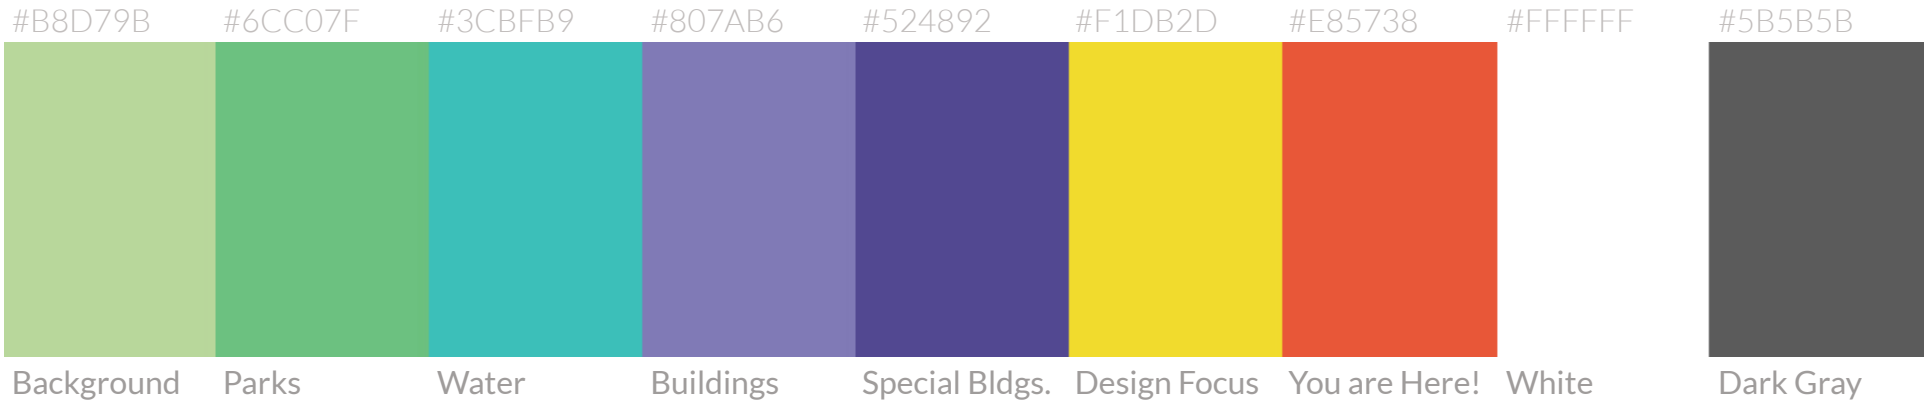

**West End Traffic Boxes
Community Designs**

October 11, 2017

**Location Diagrams
Blue Anchor Design**

**West End Traffic Boxes
Community Designs**

October 11, 2017

**Map Color Guidelines
Blue Anchor Design**

**West End Traffic Boxes
Community Designs**

**Elevations / Sides A & B
Blue Anchor Design**

**West End Traffic Boxes
Community Designs**

**Elevations / Sides C & D
Blue Anchor Design**